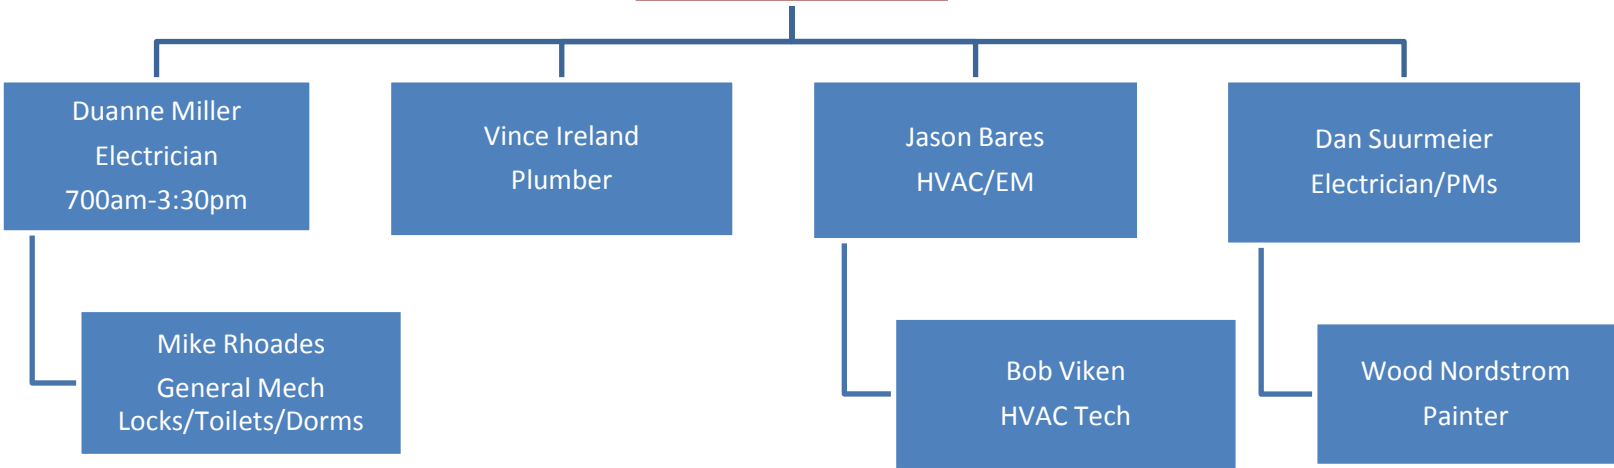

SOUTH DAKOTA

SCHOOL OF MINES
& TECHNOLOGY

Dave Bridge
Director, Facility
Services

Mark Milawski
Asst Director, Projects

Clay Noble
Asst Director, Custodial
and Grounds

Tammy Kursave
HR/Campus Safety

Tim Kursave
Maintenance
Supervisor

Jerry Chaney
Office Manager

- TEAMWORK
- RECOGNITION
- TRAINING
- CUSTOMER SERVICE
- SENSE OF URGENCY
- ONE TEAM
- PROFESSIONALISM
- = WORLD CLASS

Tim Kursave
Maintenance Supervisor

Duanne Miller
Electrician
700am-3:30pm