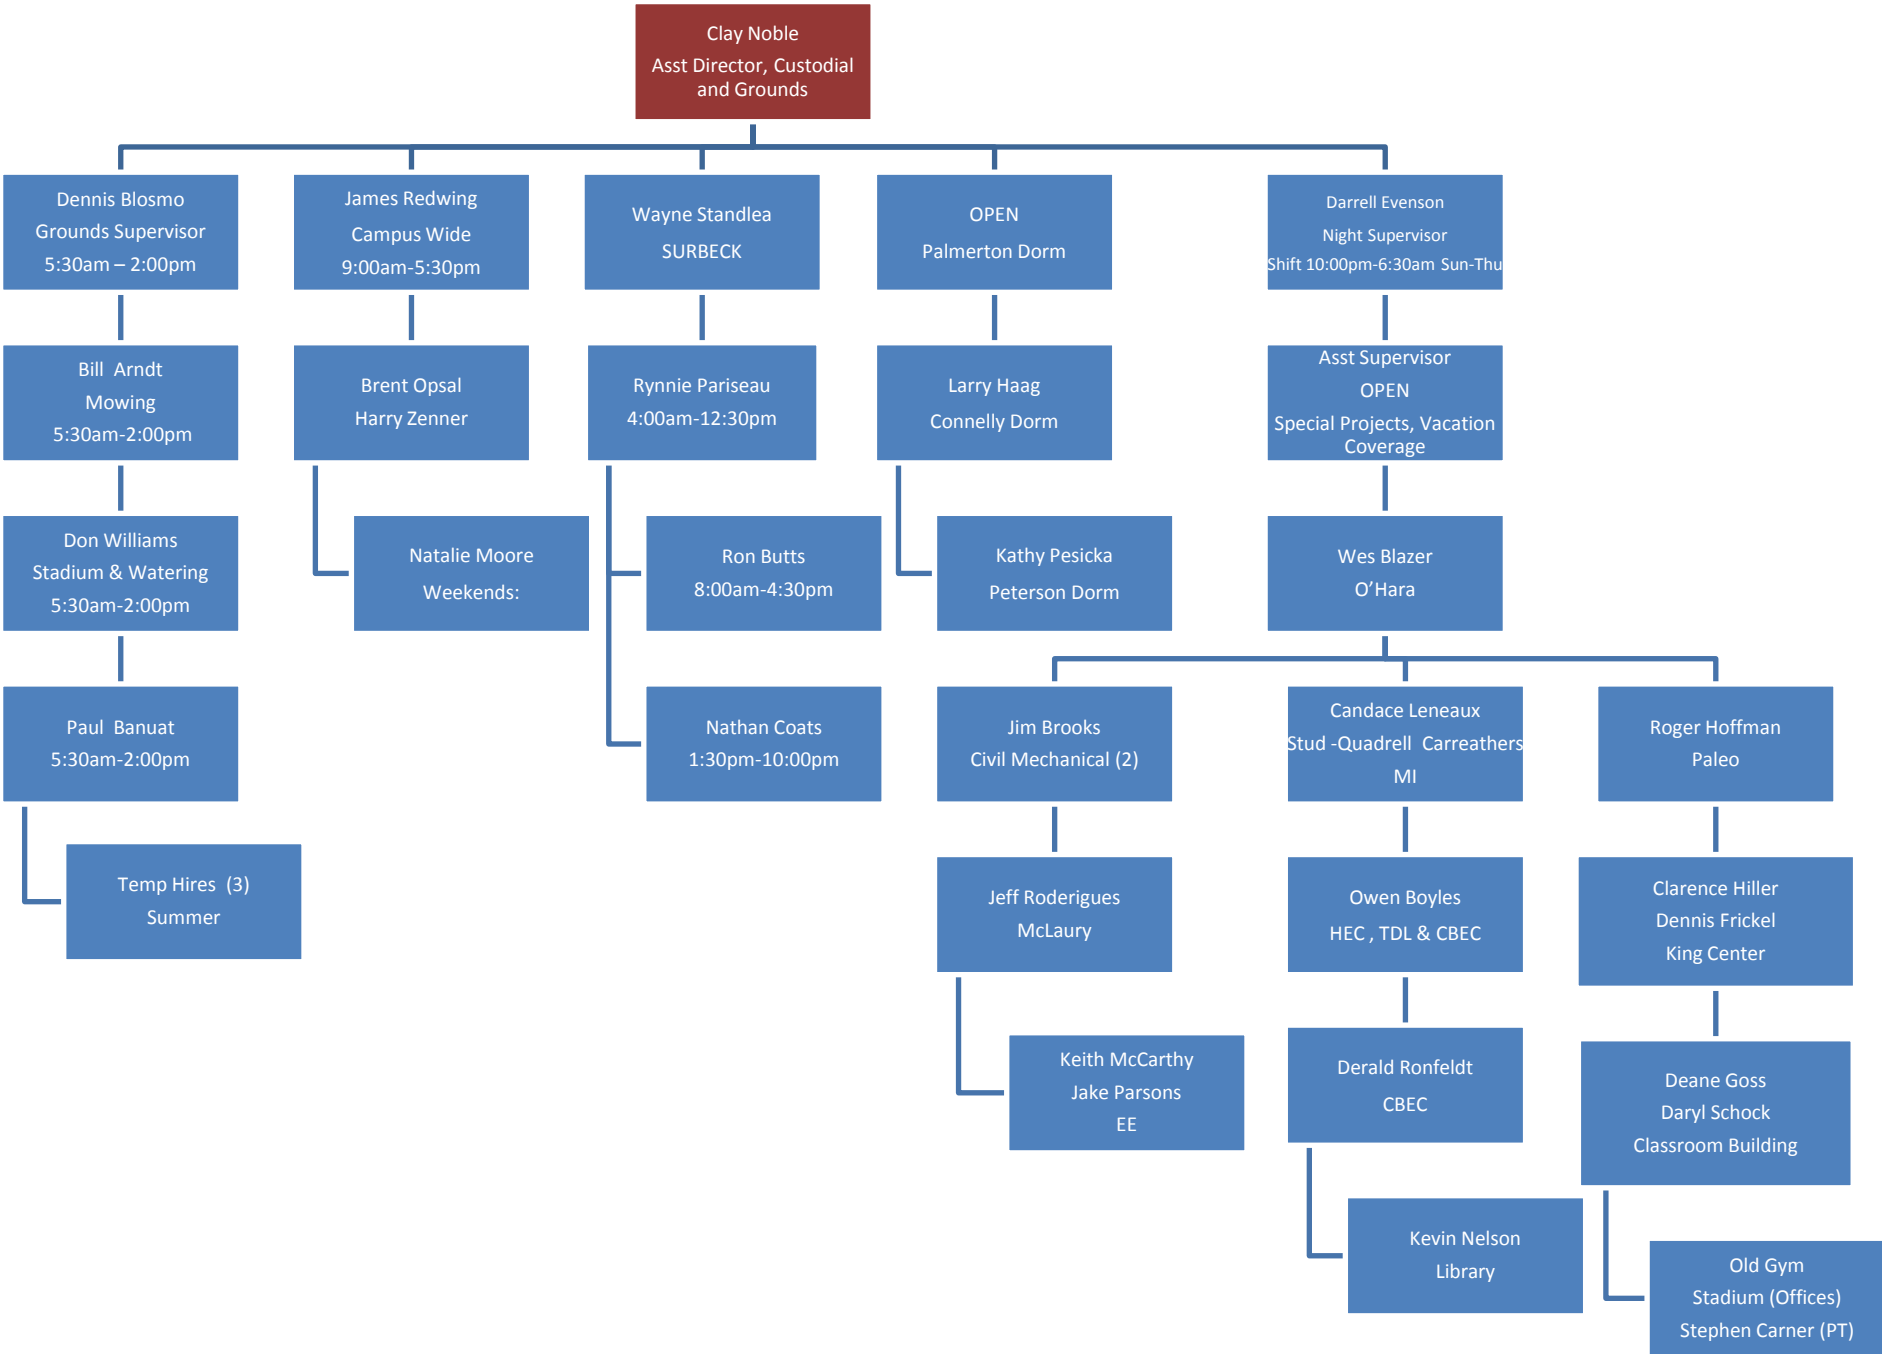

SOUTH DAKOTA

SCHOOL OF MINES
& TECHNOLOGY

Dave Bridge
Director, Facility
Services

Mark Milawski
Asst Director, Projects

Clay Noble
Asst Director, Custodial
and Grounds

Tammy Kursave
HR/Campus Safety

Tim Kursave
Maintenance
Supervisor

Jerry Chaney
Office Manager

- TEAMWORK
- RECOGNITION
- TRAINING
- CUSTOMER SERVICE
- SENSE OF URGENCY
- ONE TEAM
- PROFESSIONALISM
- = WORLD CLASS

Tim Kursave
Maintenance Supervisor

Duanne Miller
Electrician
700am-3:30pm

Vince Ireland
Plumber

Jason Bares
HVAC/EM

Dan Suurmeier
Electrician/PMs

Mike Rhoades
General Mech
Locks/Toilets/Dorms

Bob Viken
HVAC Tech

Wood Nordstrom
Painter