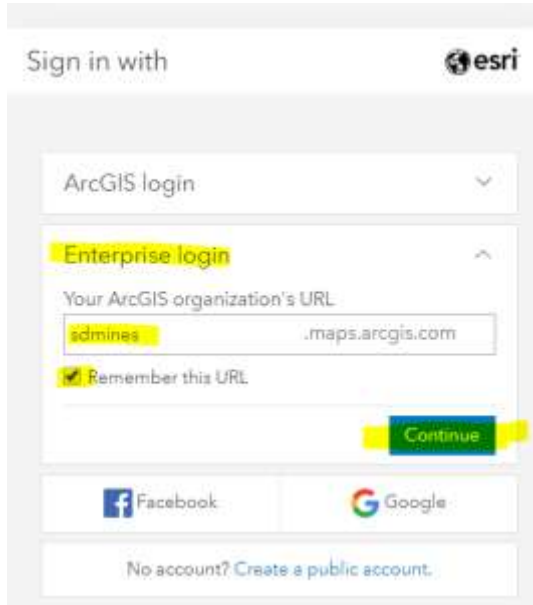

ArcGIS Online: First Time Login

1. Visit <http://arcgis.com>
2. Select: Sign in

3. Select: *Enterprise login*, enter in the box: *sdmines*, check *Remember this URL*, *Continue*

4. Select *South Dakota School of Mines & Technology*