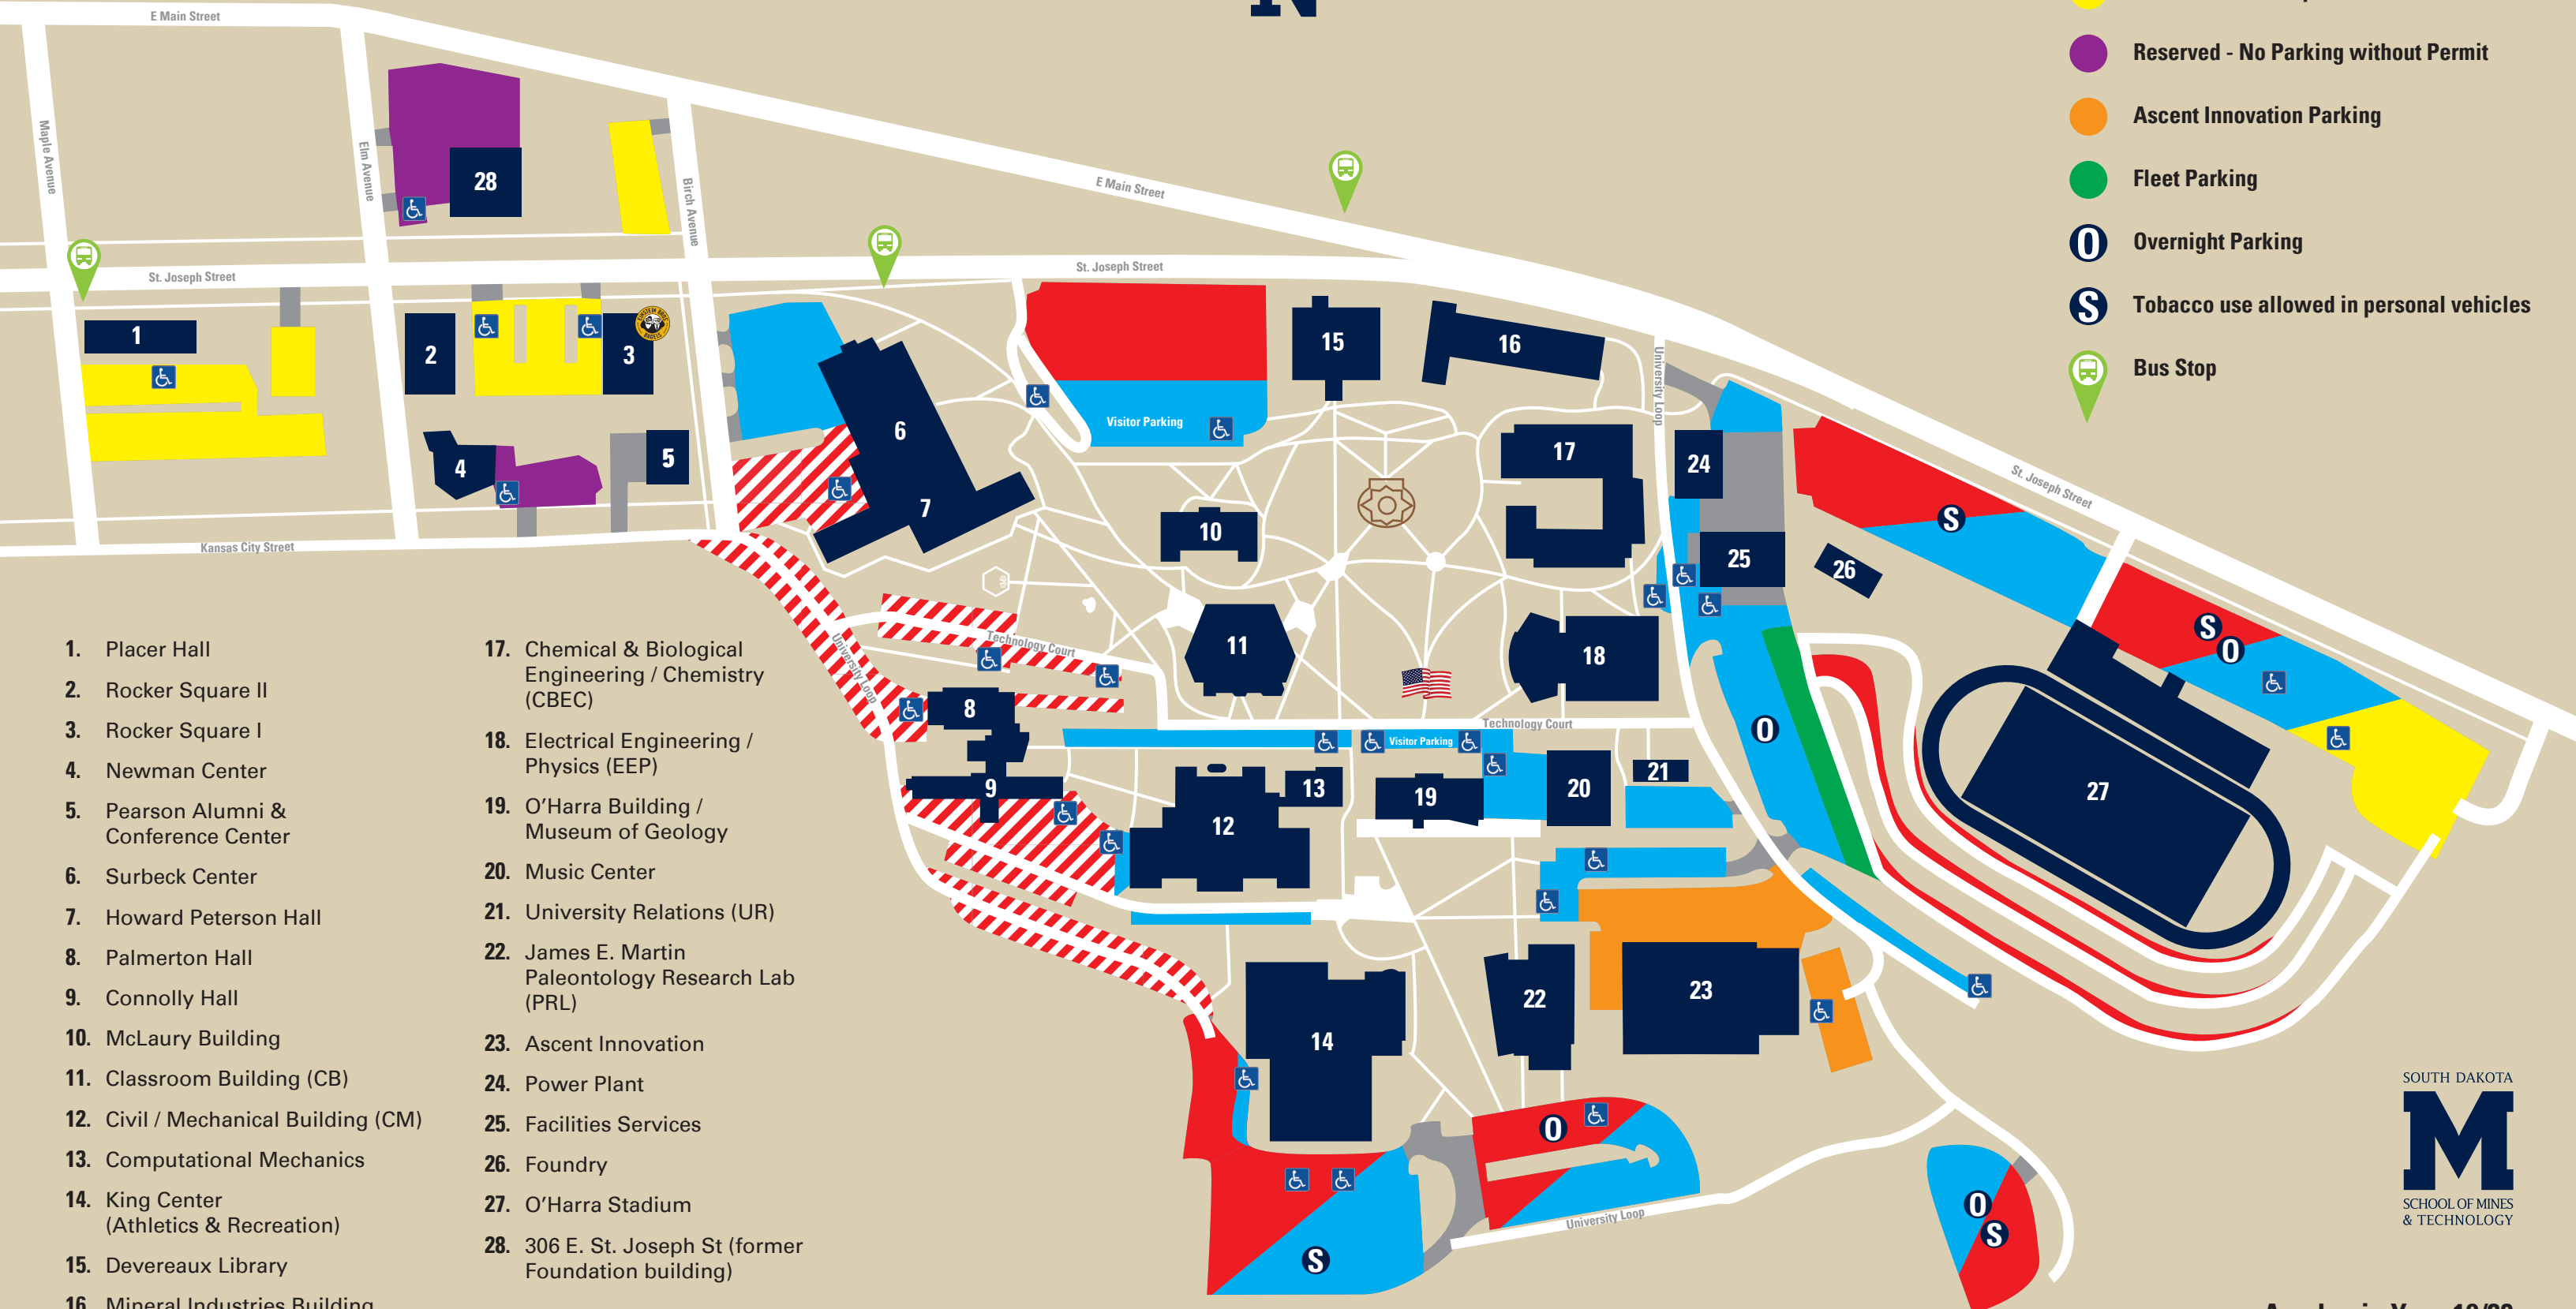


 Any parking space with a sign supercedes this map

-  Student Parking
-  Residence Life Parking Only
-  Faculty and Staff
-  Yellow Permit Required
-  Reserved - No Parking without Permit
-  Ascent Innovation Parking
-  Fleet Parking
-  Overnight Parking
-  Tobacco use allowed in personal vehicles
-  Bus Stop

- | | |
|--|--|
| <ul style="list-style-type: none"> 1. Placer Hall 2. Rocker Square II 3. Rocker Square I 4. Newman Center 5. Pearson Alumni & Conference Center 6. Surbeck Center 7. Howard Peterson Hall 8. Palmerton Hall 9. Connolly Hall 10. McLaury Building 11. Classroom Building (CB) 12. Civil / Mechanical Building (CM) 13. Computational Mechanics 14. King Center (Athletics & Recreation) 15. Devereaux Library 16. Mineral Industries Building (MI) | <ul style="list-style-type: none"> 17. Chemical & Biological Engineering / Chemistry (CBEC) 18. Electrical Engineering / Physics (EEP) 19. O’Harra Building / Museum of Geology 20. Music Center 21. University Relations (UR) 22. James E. Martin Paleontology Research Lab (PRL) 23. Ascent Innovation 24. Power Plant 25. Facilities Services 26. Foundry 27. O’Harra Stadium 28. 306 E. St. Joseph St (former Foundation building) |
|--|--|